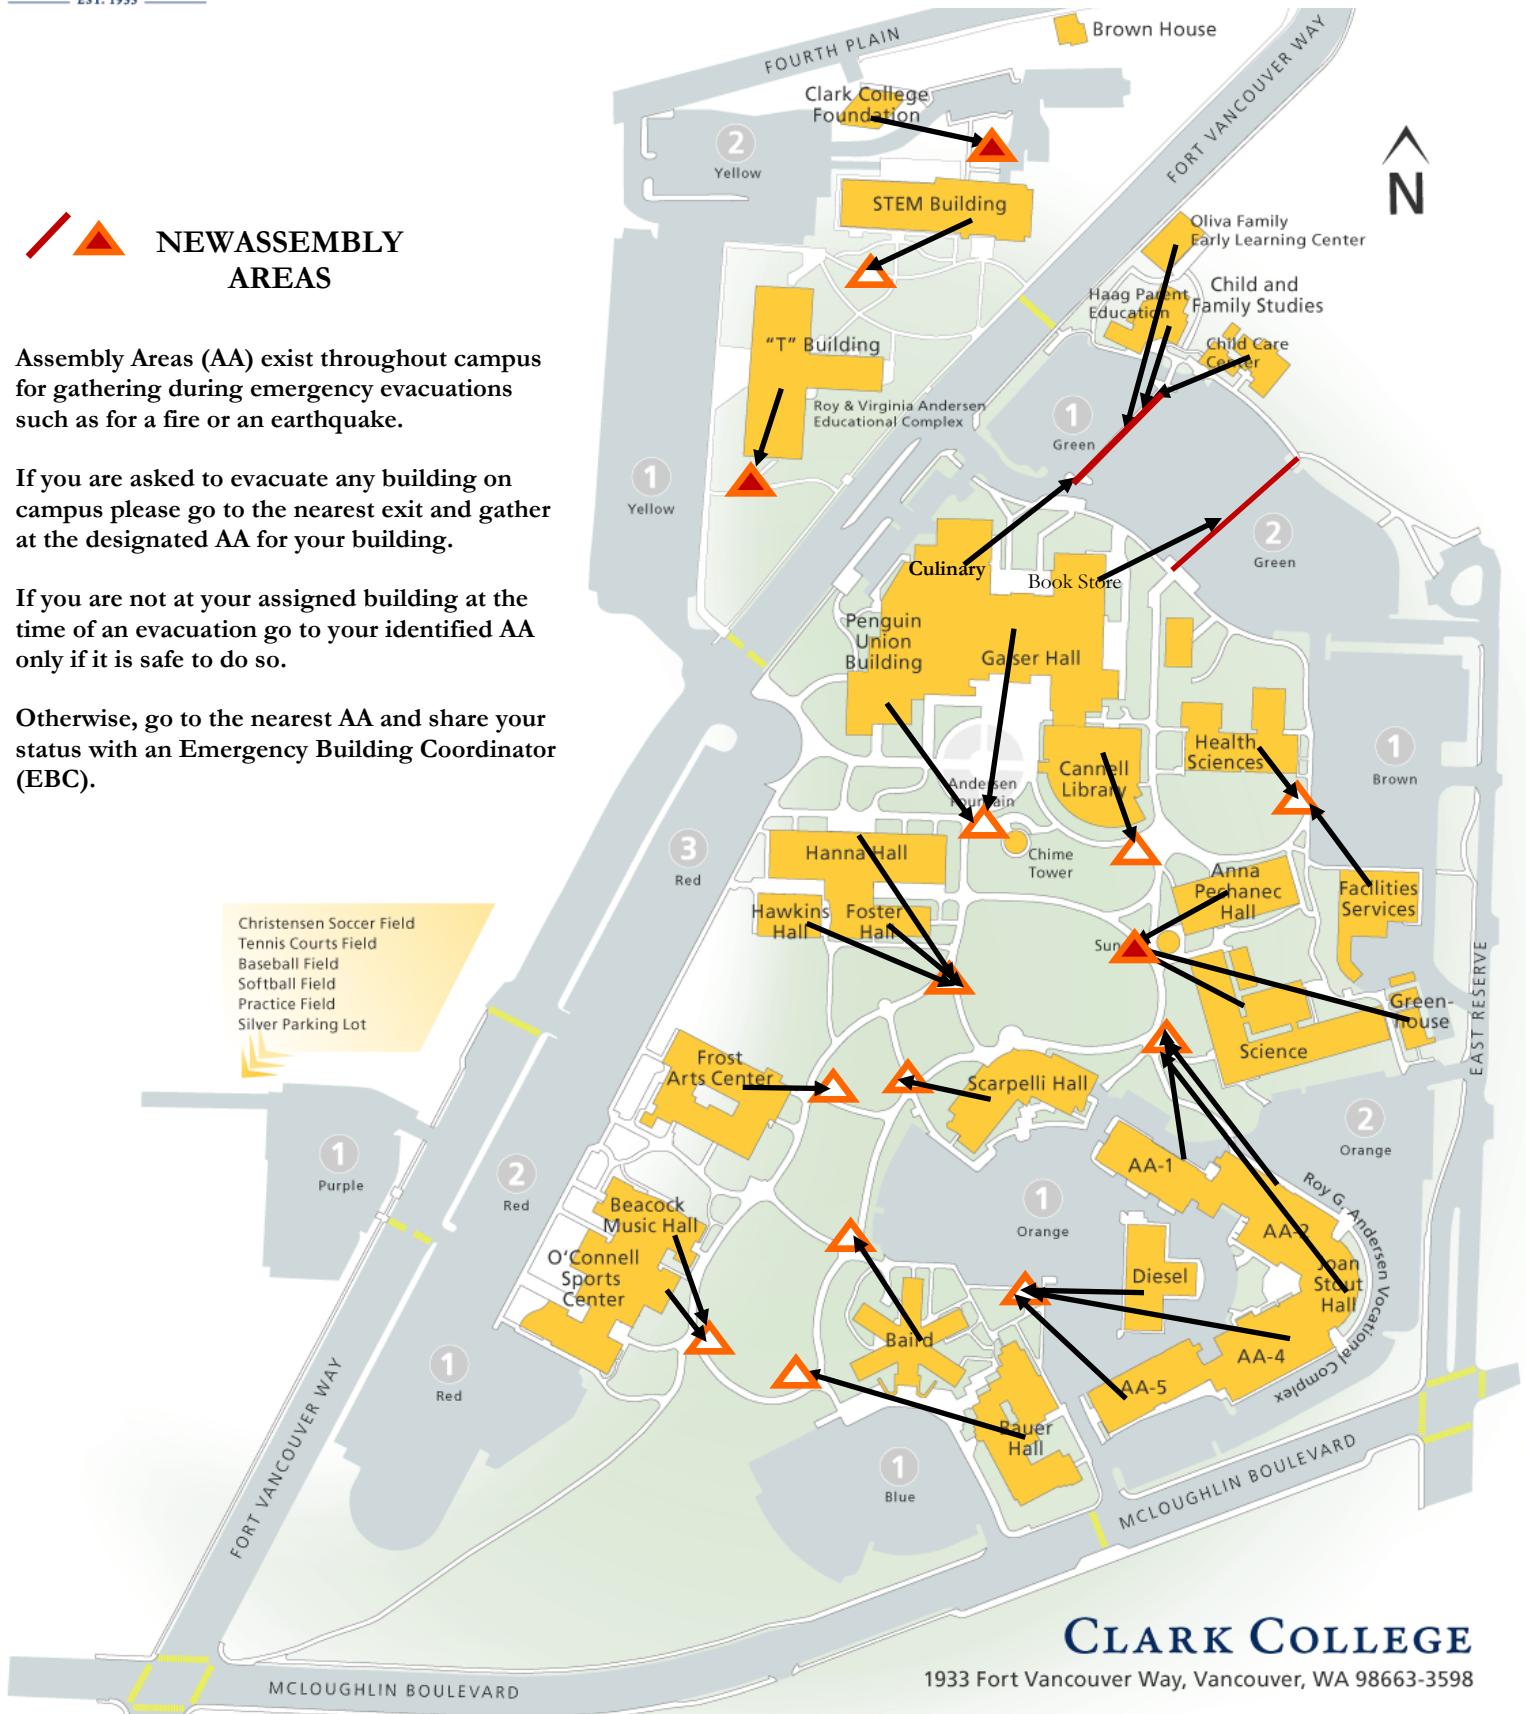

# ASSEMBLY AREAS

 **NEW ASSEMBLY AREAS**

Assembly Areas (AA) exist throughout campus for gathering during emergency evacuations such as for a fire or an earthquake.

If you are asked to evacuate any building on campus please go to the nearest exit and gather at the designated AA for your building.

If you are not at your assigned building at the time of an evacuation go to your identified AA only if it is safe to do so.

Otherwise, go to the nearest AA and share your status with an Emergency Building Coordinator (EBC).