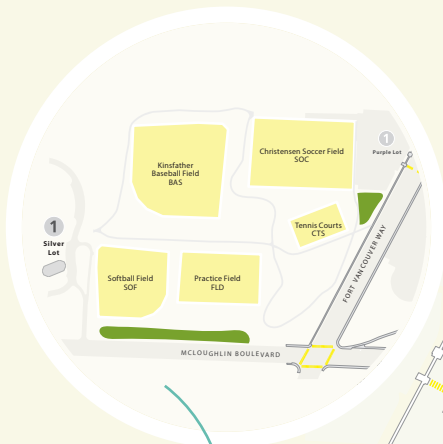

CLARK COLLEGE

BEE CAMPUS USA

1933 Fort Vancouver Way, Vancouver, WA 98663-3598

Intentional planted spaces on Clark College's main campus. These flowers and natural areas are where bees can make nests and lay eggs, and will help Clark establish this important bee habitat.

L Silver Lot Entrance

McLOUGHLIN BOULEVARD

FOURTH PLAIN BOULEVARD

2 Yellow Lot

1 Yellow Lot

3 Red Lot

2 Red Lot

1 Red Lot

1 Blue Lot

1 Orange Lot

Brown House BRH

Clark College Foundation CCF

STEM Building SBG

"T" Building TBG

1 Green Lot

Oliva Family Early Learning Center

Haag Parent Education

Child and Family Studies CFS

Child Care Center

2 Green Lot

Penguin Union Building PUB

Gaiser Hall GHL

Andersen Fountain

Cannell Library LIB

Health Sciences HSC

1 Brown Lot

Hanna Hall HHL

Hawkins Hall HKH

Foster Hall FHL

Chime Tower

Anna Pechanec Hall APH

Sundial

Facilities Services FST

Science SCI

Greenhouse GRH

Frost Arts Center FAC

Scarpelli Hall SHL

2 Orange Lot

Beacock Music Hall BMH

O'Connell Sports Center OSC

Royce E. Pollard Japanese Friendship Garden

Baird BRD

Bauer Hall BHL

AA1

Diesel DSL

AA2

AA3

AA4

AA5

Joan Stout Hall JSH

Roy G. Andersen Vocational Complex

EAST RESERVE

McLOUGHLIN BOULEVARD

Key

● Planted spring 2023

● To be planted fall 2023