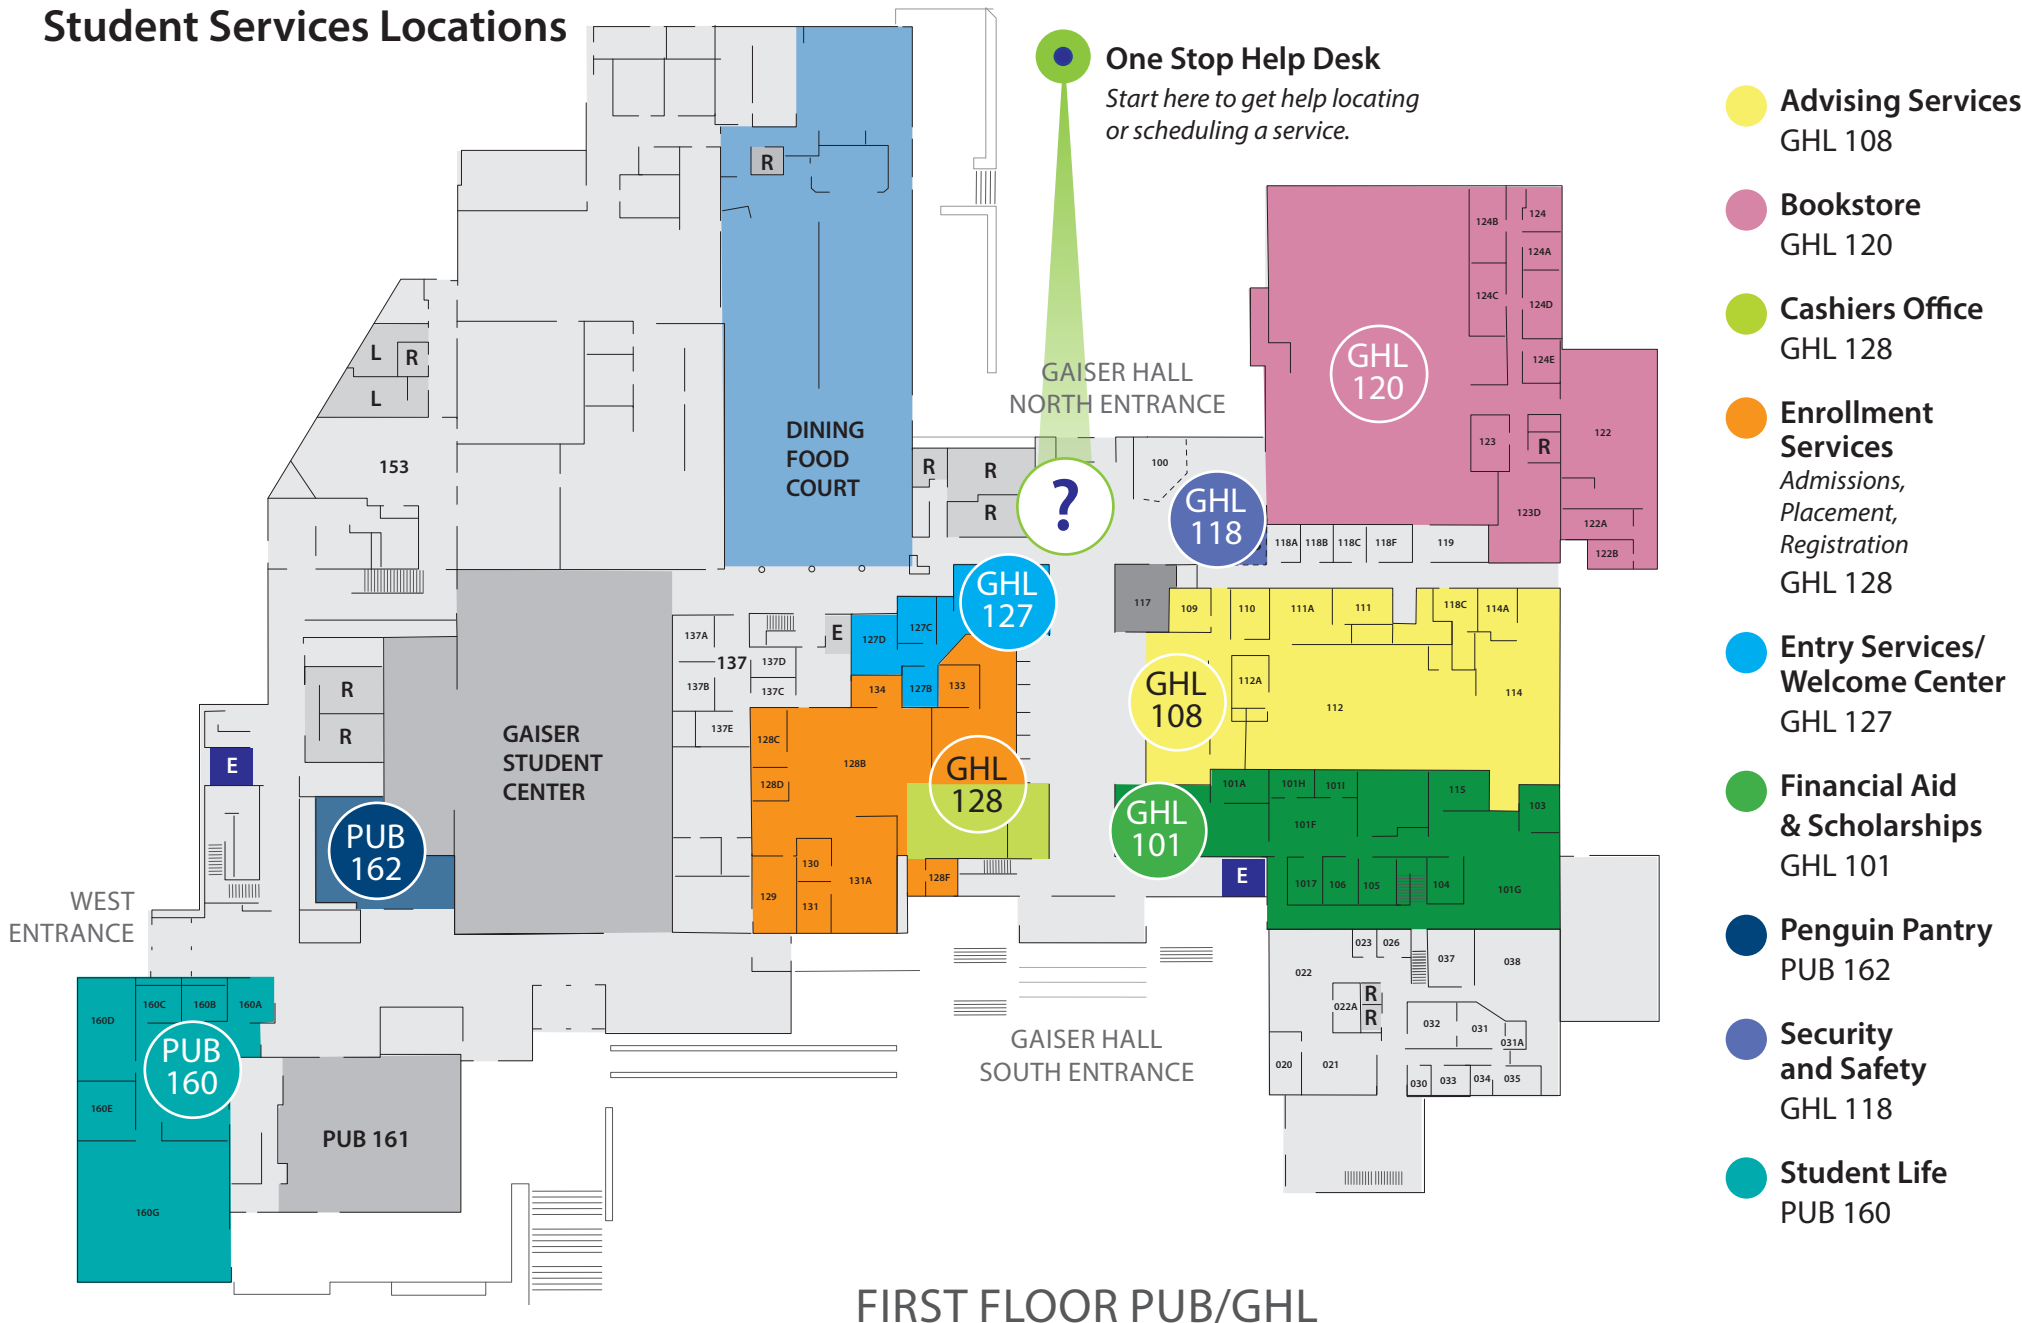

Gaiser Hall and Penguin Union Building

Student Services Locations

R Restrooms E Elevators

PUB LOWER LEVEL

PENGUIN UNION
SOUTH ENTRANCE

SECOND FLOOR PUB/GHL

● Career Services
PUB 002

● Credentials
GHL 216

● Disability Support Services (DSS)
PUB 013

● Diversity Center
GHL 214

● International Programs
PUB 002

● Veterans Resource Center
PUB 015

● Vice President of Student Affairs Offices
GHL 204

● Workforce Education Services (WES)
GHL 215

R Restrooms **E** Elevators

CLARK COLLEGE

1933 Fort Vancouver Way, Vancouver, WA 98663

www.clark.edu

09/2023