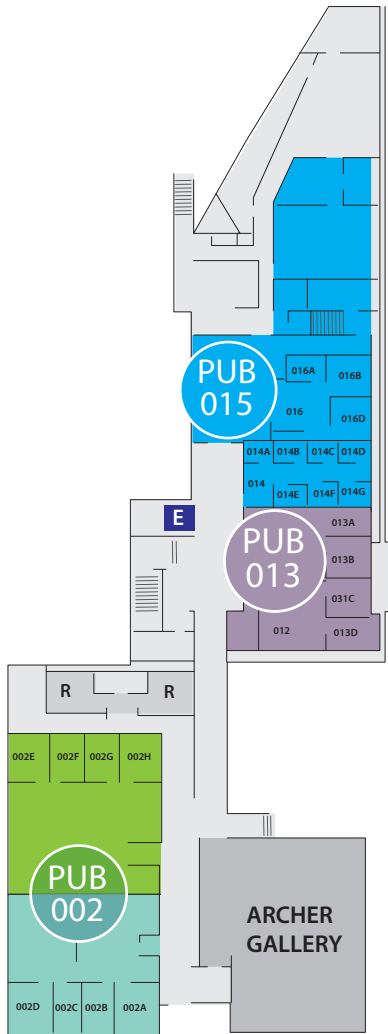

Gaiser Hall and Penguin Union Building

Student Services Locations

R Restrooms E Elevators

PUB LOWER LEVEL

PENGUIN UNION
SOUTH ENTRANCE

SECOND FLOOR PUB/GHL

● Career Services
PUB 002

● Credentials
GHL 216

R Restrooms **E** Elevators

CLARK COLLEGE

1933 Fort Vancouver Way, Vancouver, WA 98663

www.clark.edu

09/2023