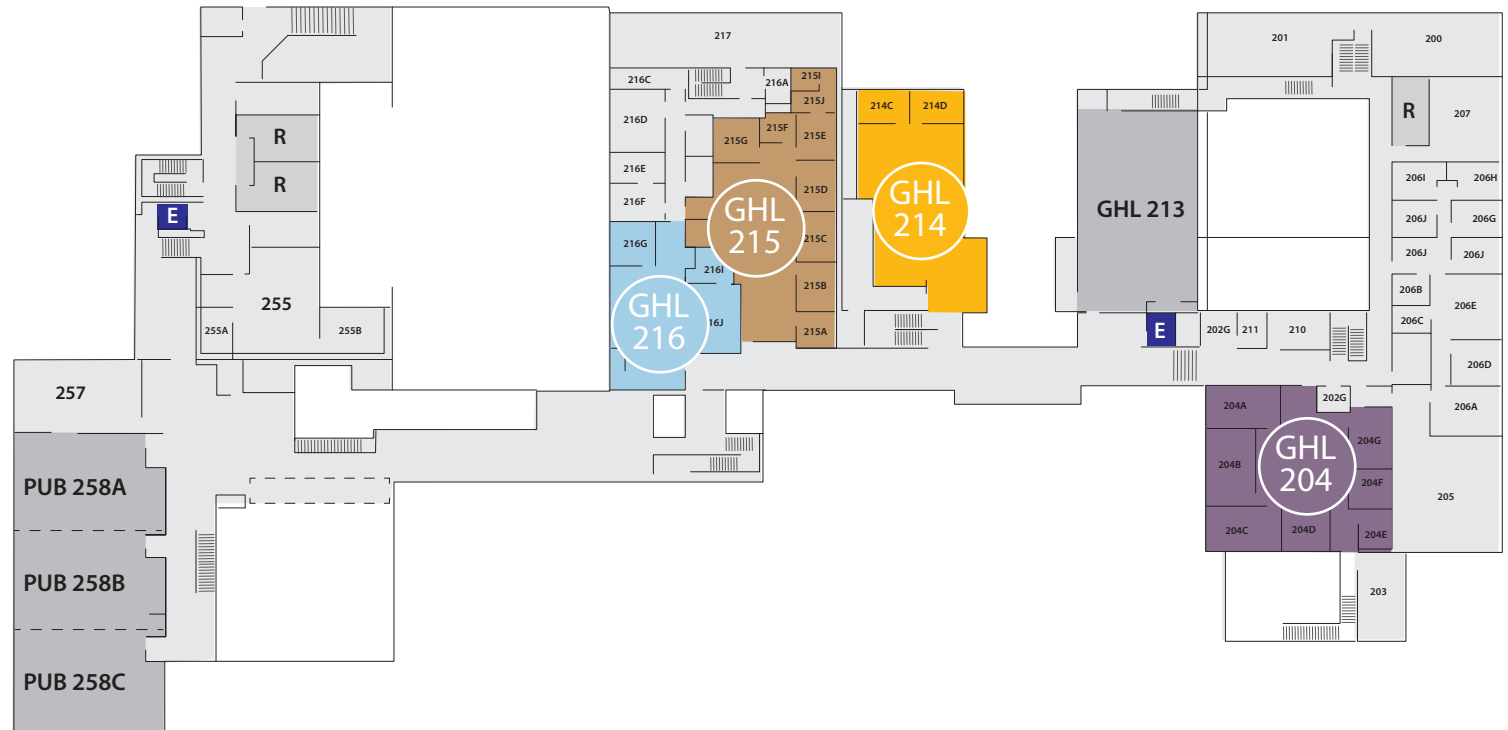

Gaiser Hall and Penguin Union Building

Student Services Locations

R Restrooms E Elevators

PUB LOWER LEVEL

PENGUIN UNION
SOUTH ENTRANCE

SECOND FLOOR PUB/GHL

● Career Services
PUB 002

● Credentials
GHL 216

● Disability Support Services (DSS)
PUB 013

● Diversity Center
GHL 214

● International Programs
PUB 002

● Veterans Resource Center
PUB 015

● Vice President of Student Affairs Offices
GHL 204

● Workforce Education Services (WES)
GHL 215

R Restrooms **E** Elevators

CLARK COLLEGE

1933 Fort Vancouver Way, Vancouver, WA 98663

www.clark.edu

09/2023